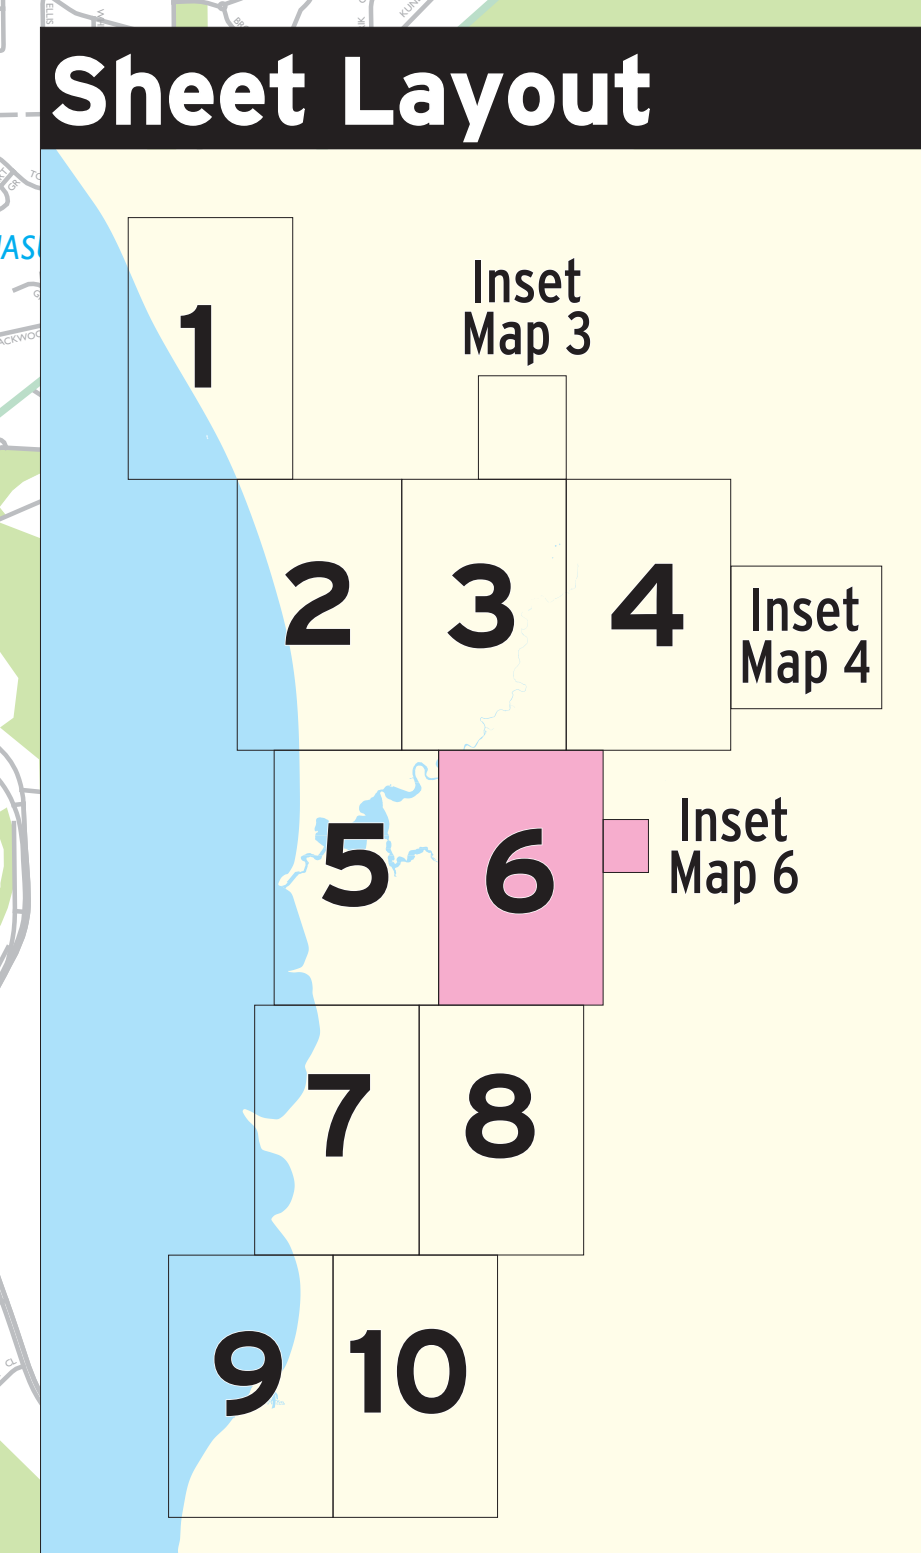

APPENDIX 1

Existing Network Maps

Transperth Network Sheet 6

Legend

- High Frequency Bus Routes, Other Bus Routes
- High Frequency Bus Route Numbers
- Other Bus Route Numbers
- Bus Terminus
- Train Transfer
- Train and Bus Transfer
- Train Station, Special Events Train Station
- Ferry Terminal
- Bus Station
- Transperth Fare Zone Boundary
- Public Road
- Railway
- Major Shopping Centre
- Industrial Area
- Major Destination
- Hospital
- Local Authority Boundary

Scale: 1:20,000

© 2014 Perth Metropolitan Bus Network
Effective March 2014. www.transperth.com.au

Perth - Key Freight Routes (Rail)

MAP TO BE UPDATED ONCE PERTH FREIGHT TRANSPORT NETWORK PLAN HAS BEEN FINALISED