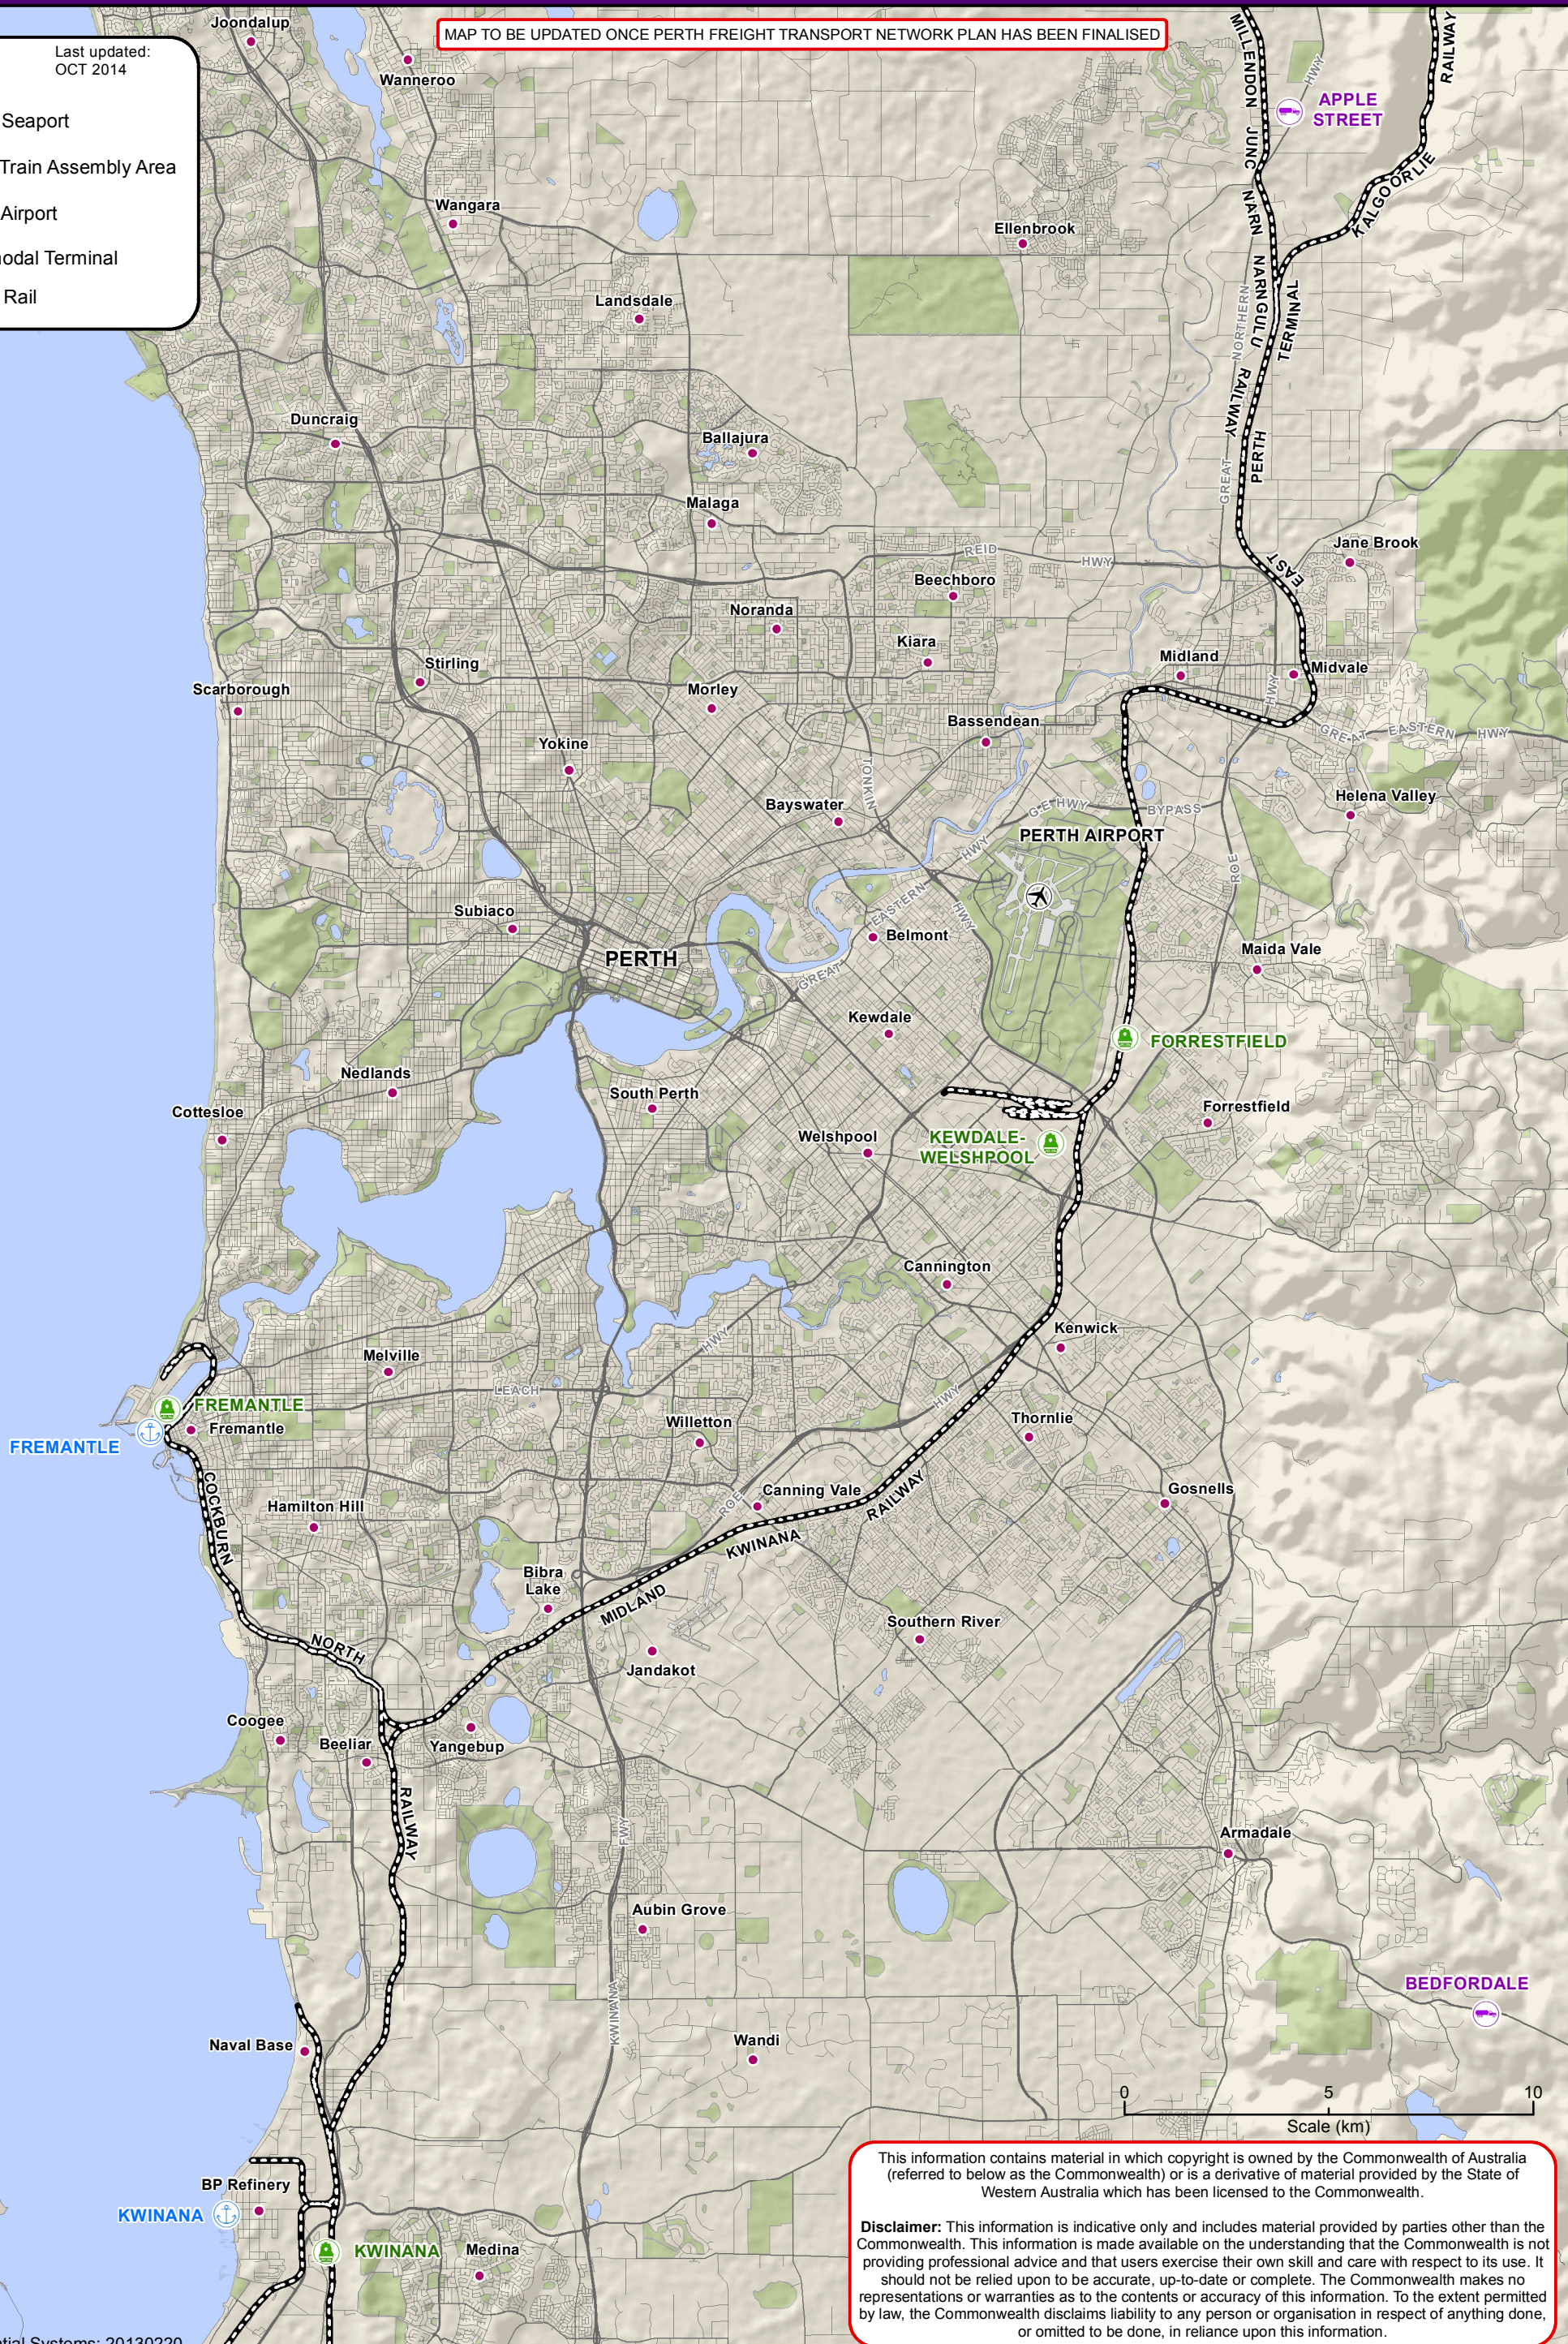

APPENDIX 1

Existing Network Maps

Transperth Network Sheet 6

Legend

- High Frequency Bus Routes, Other Bus Routes
- High Frequency Bus Route Numbers
- Other Bus Route Numbers
- Bus Terminus
- Train Transfer
- Train and Bus Transfer
- Train Station, Special Events Train Station
- Ferry Terminal
- Bus Station
- Transperth Fare Zone Boundary
- Public Road
- Railway
- Major Shopping Centre
- Industrial Area
- Major Destination
- Hospital
- Local Authority Boundary

Scale: 1:20,000

© 2014 Perth Metropolitan Bus Network
Effective March 2014. www.transperth.com.au

Perth - Key Freight Routes (Rail)

MAP TO BE UPDATED ONCE PERTH FREIGHT TRANSPORT NETWORK PLAN HAS BEEN FINALISED

Legend

Last updated:
OCT 2014

-  Major Seaport
-  Road Train Assembly Area
-  Major Airport
-  Intermodal Terminal
-  KFR - Rail

This information contains material in which copyright is owned by the Commonwealth of Australia (referred to below as the Commonwealth) or is a derivative of material provided by the State of Western Australia which has been licensed to the Commonwealth.