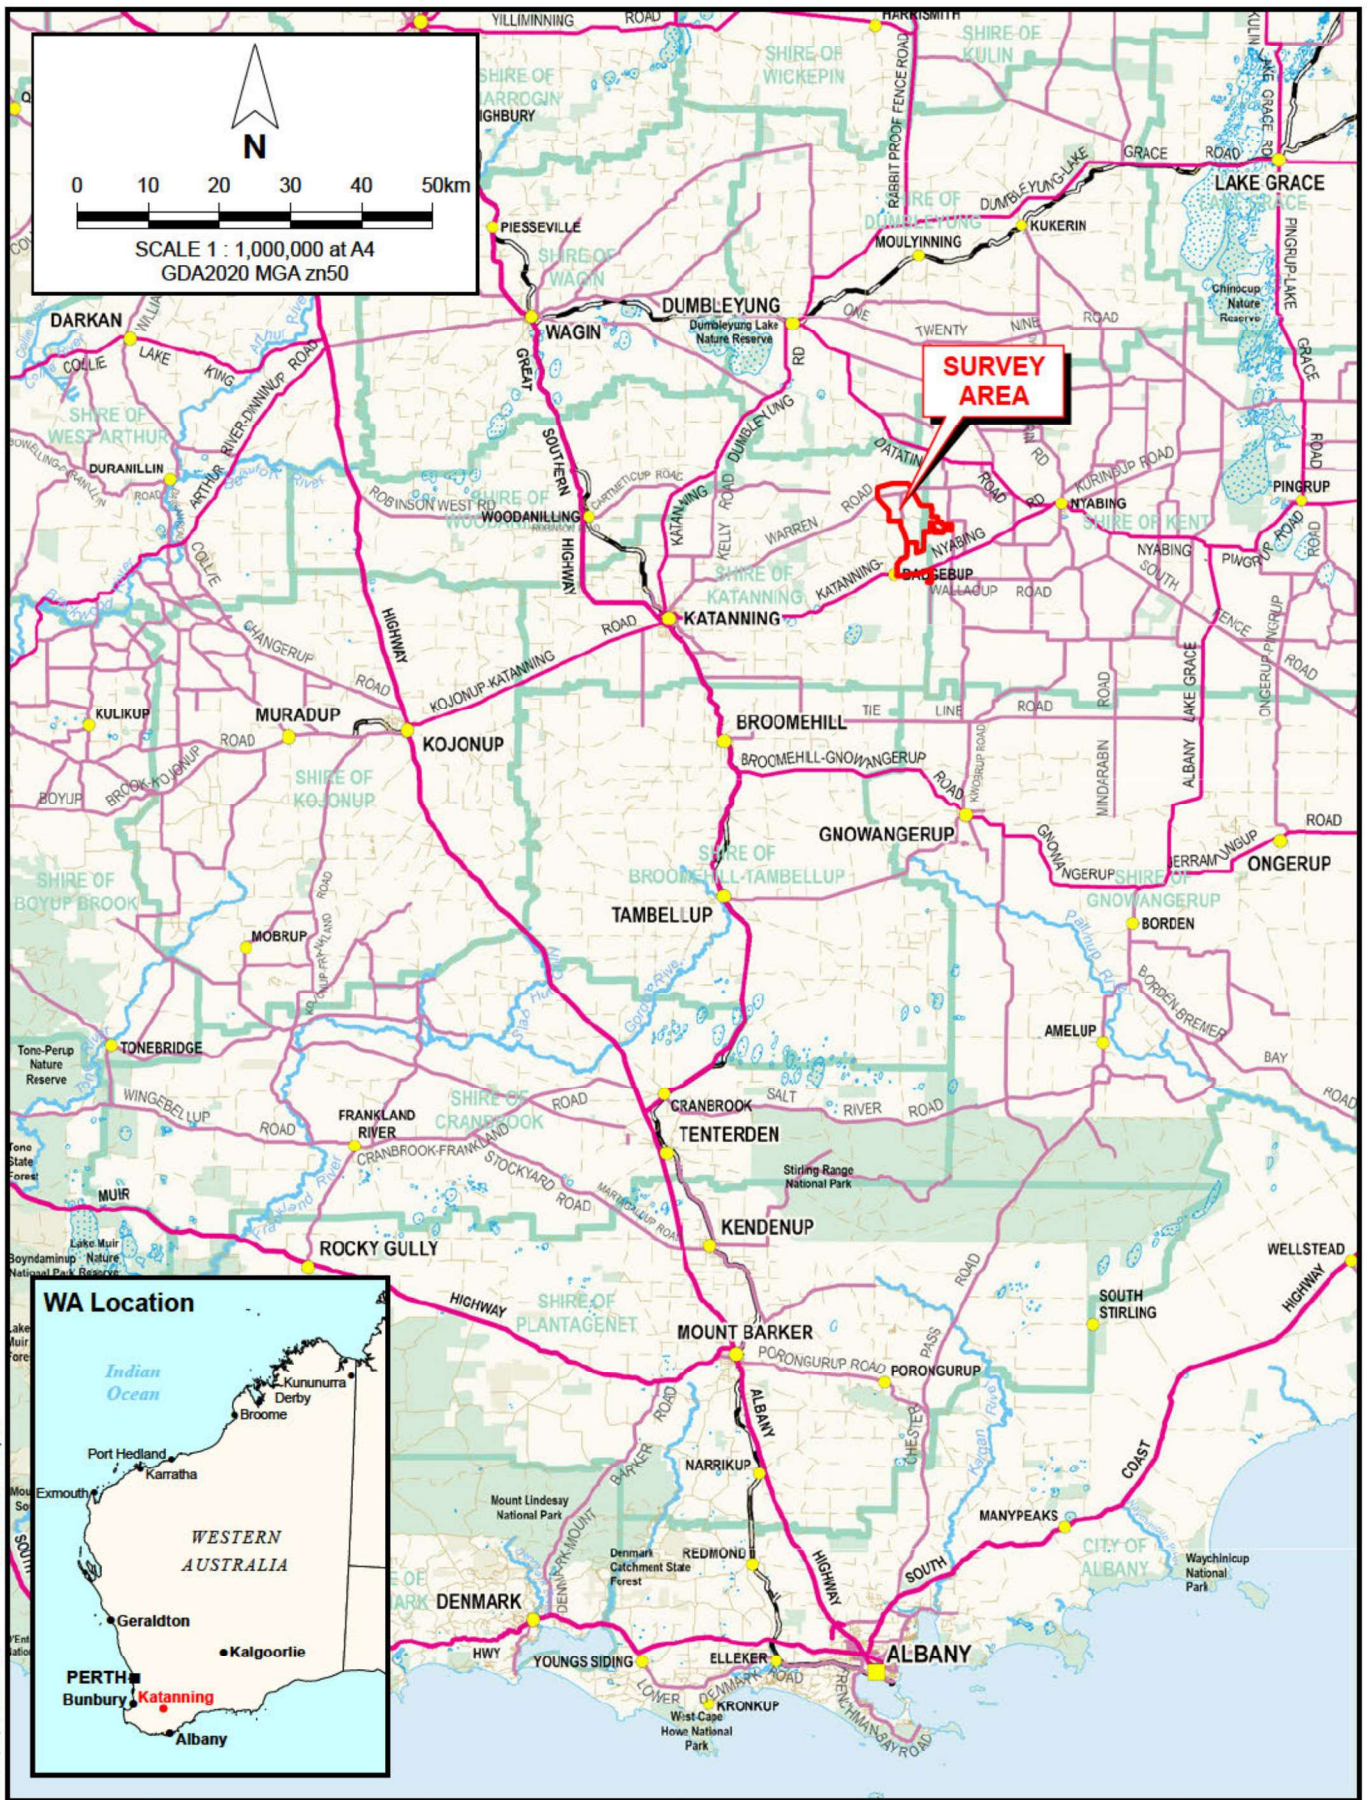

PINPOINT CARTOGRAPHICS (08) 9562 7136 2024-0165-f01.aprx

TERRESTRIAL ECOSYSTEMS

Drawn: G. Thompson   Date: 3 Apr 2025

Ausgold Exploration Pty Ltd
BASIC AND TARGETED VERTEBRATE FAUNA SURVEY AND
RISK ASSESSMENT FOR THE KATANNING GOLD PROJECT

REGIONAL LOCATION