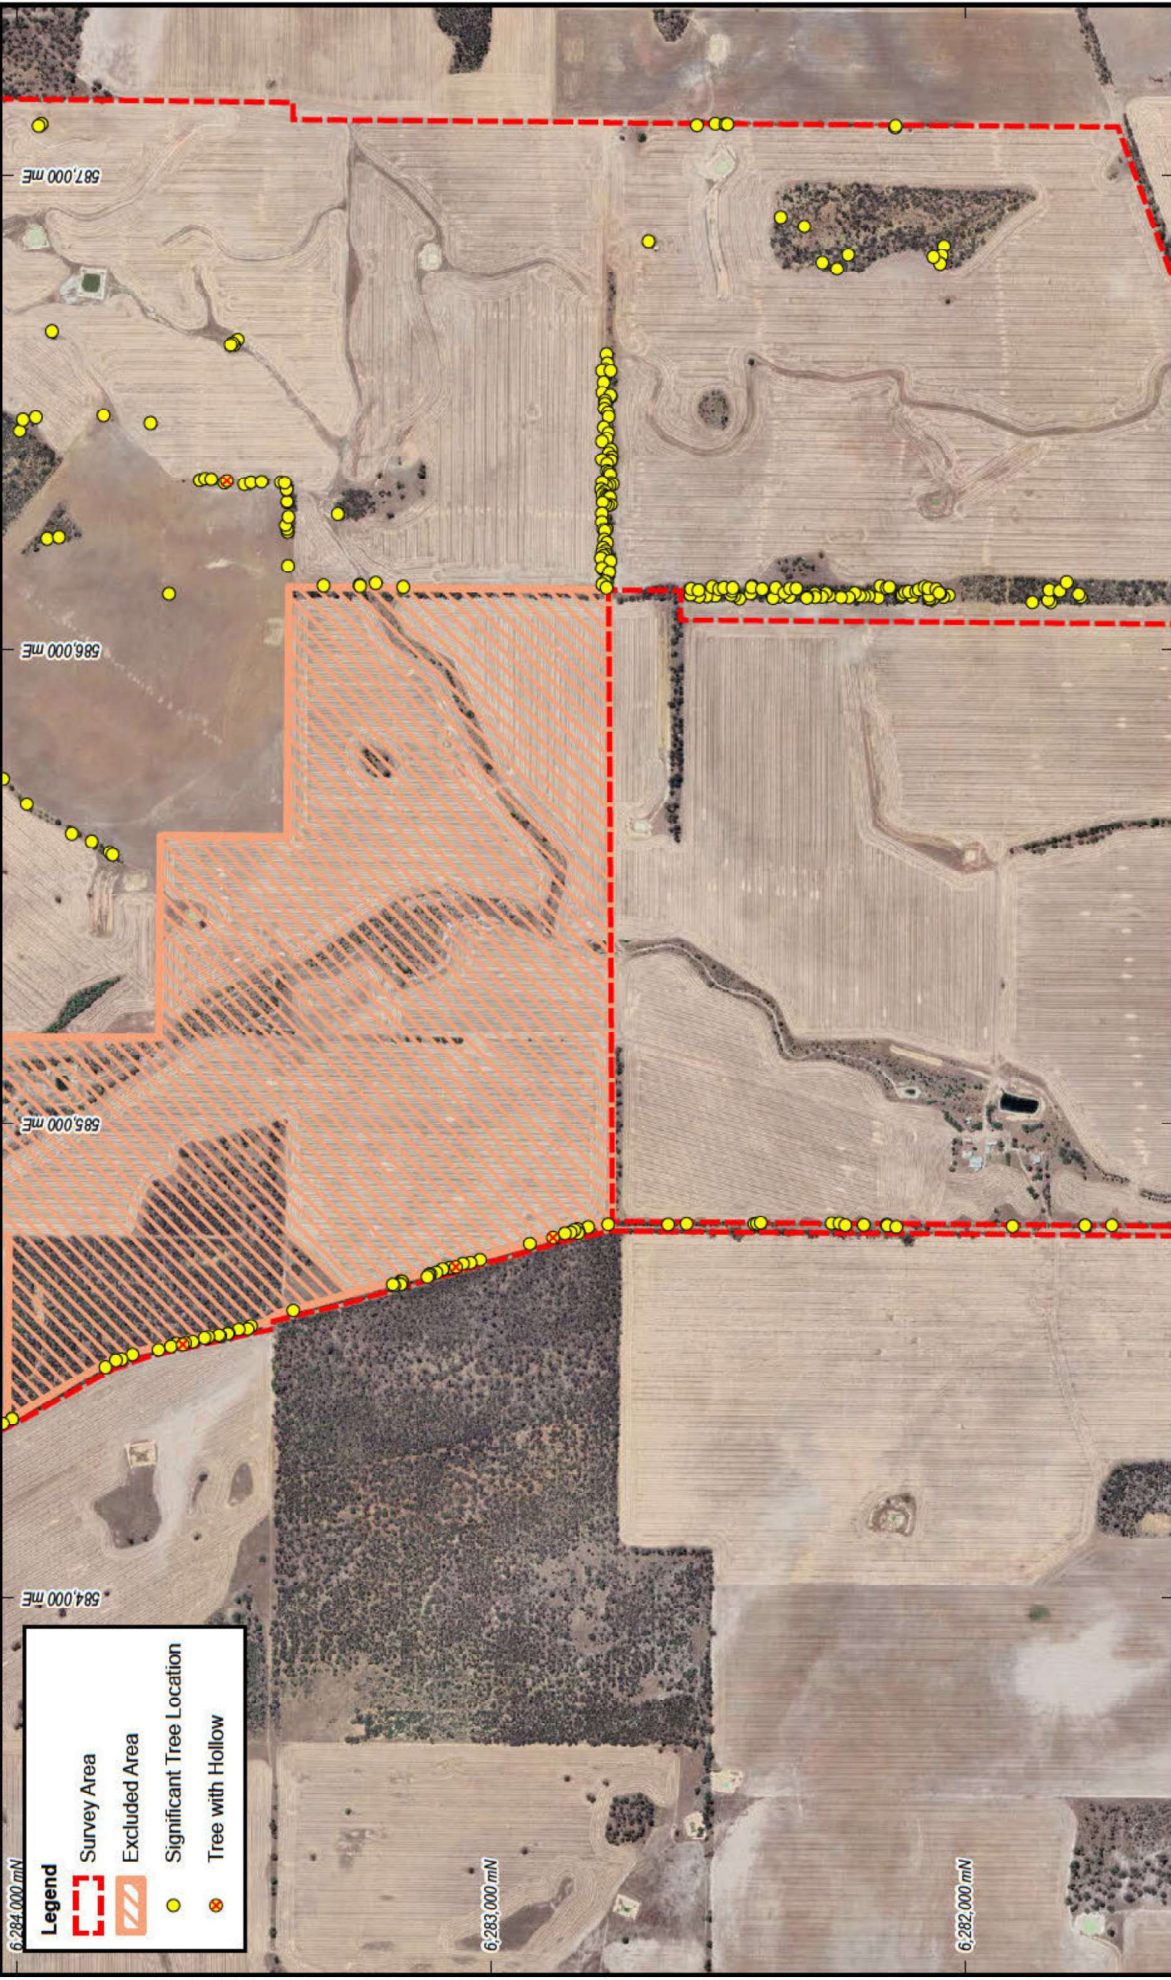

0 100 200 300 400 500m

SCALE 1 : 15,000 at A4
 GDA2020 MGA zn50

Legend

- Survey Area
- Excluded Area
- Significant Tree Location
- Tree with Hollow

0 100 200 300 400 500m

SCALE 1 : 15,000 at A4
GDA2020 MGA zn50

TERRESTRIAL ECOSYSTEMS

Drawn: G. Thompson Date: 3 Apr 2025

Ausgold Exploration Pty Ltd
 BASIC AND TARGETED VERTEBRATE FAUNA SURVEY AND
 RISK ASSESSMENT FOR THE KATANNING GOLD PROJECT

SIGNIFICANT TREES

Figure 16

PINPOINT CARTOGRAPHICS (08) 9562 7136 2024-0165-117.dpx

Legend

-  Survey Area
-  Excluded Area
-  Significant Tree Location
-  Tree with Hollow

0 100 200 300 400 500m

SCALE 1 : 15,000 at A4
GDA2020 MGA zn50

Job: 2024-0165

PINPOINT CARTOGRAPHICS (08)9562 7136 2024-0165-f18.aprx

Legend

- Survey Area
- Excluded Area
- Significant Tree Location
- Tree with Hollow

0 100 200 300 400 500m

SCALE 1 : 15,000 at A4
GDA2020 MGA zn50