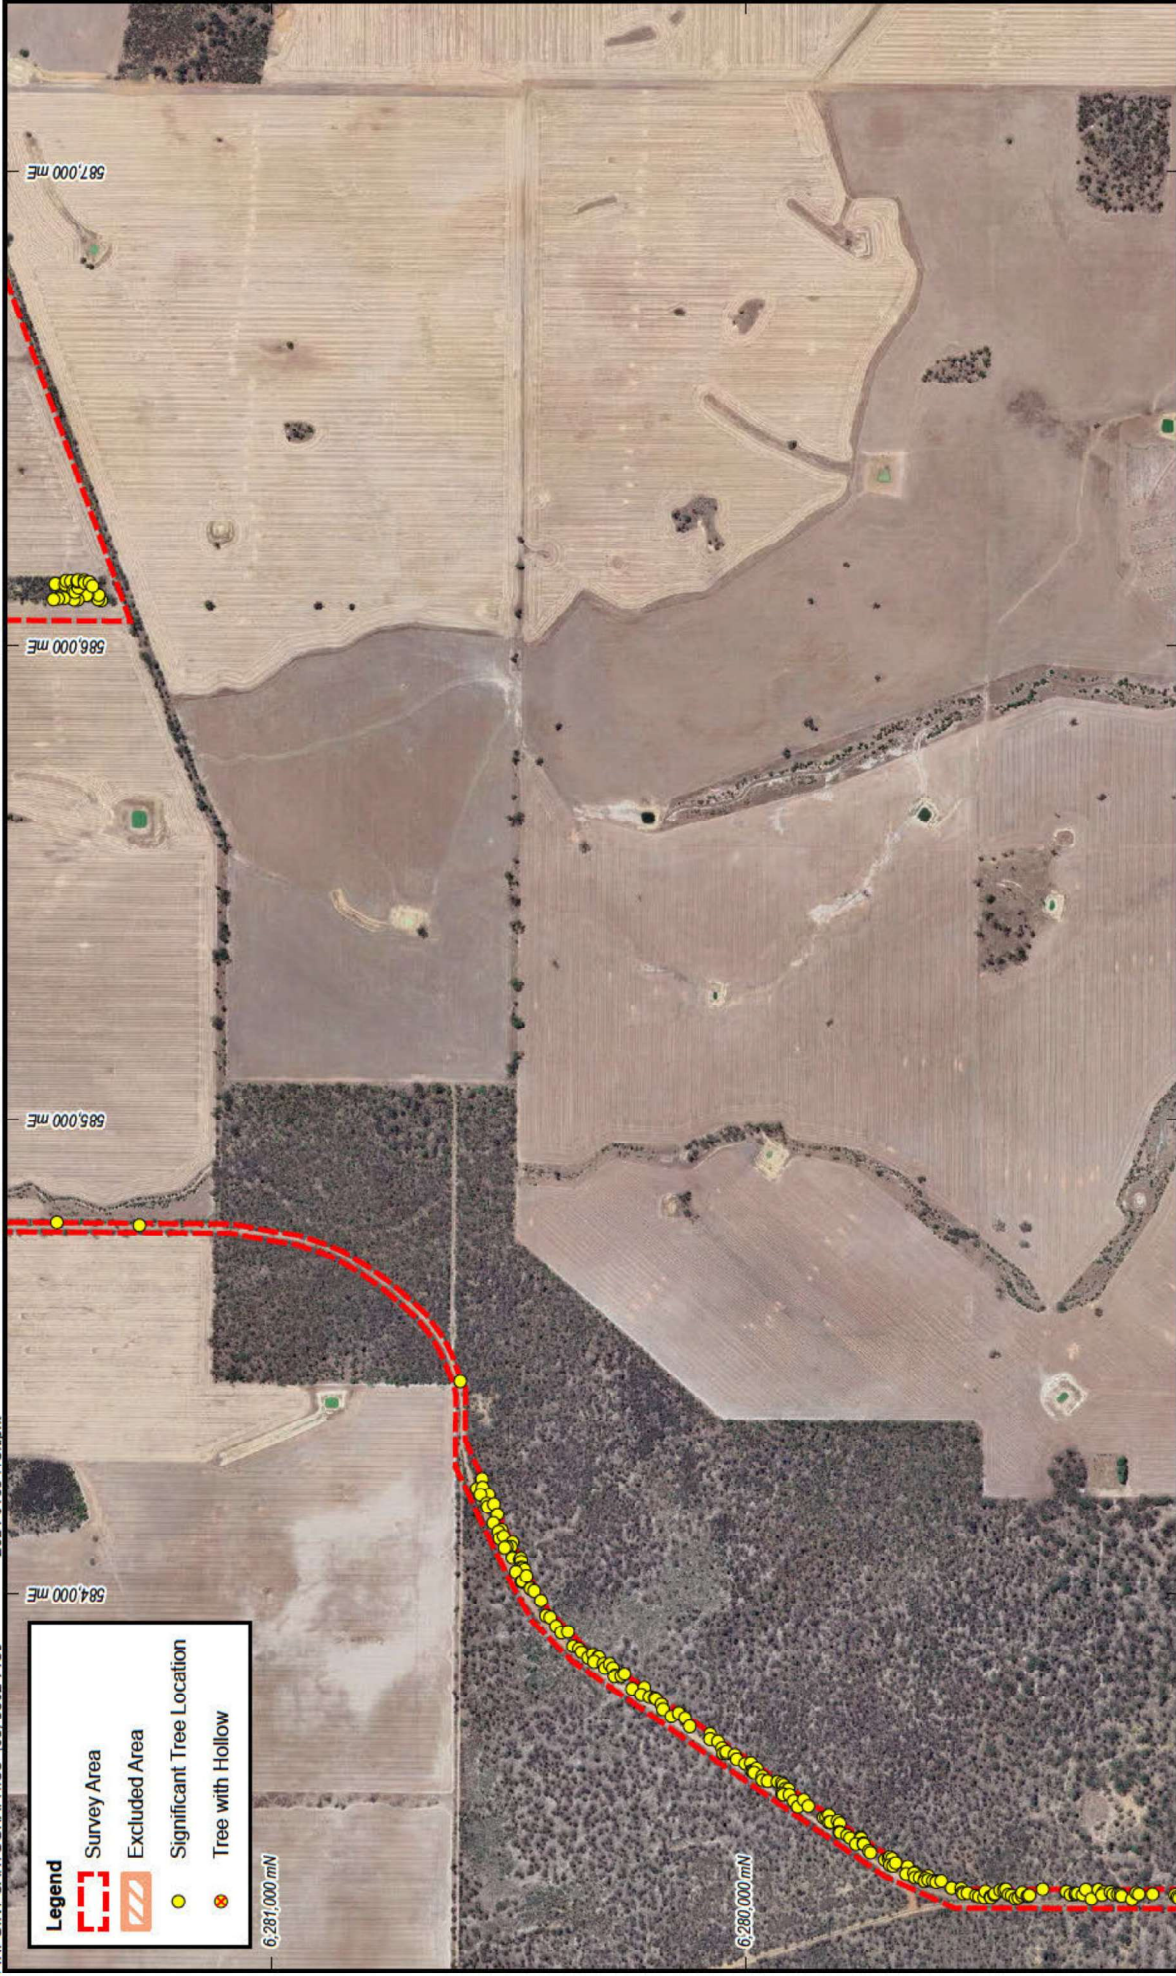

PINPOINT CARTOGRAPHICS (08) 9562 7136 2024-0165-117.dpx

Legend

-  Survey Area
-  Excluded Area
-  Significant Tree Location
-  Tree with Hollow

0 100 200 300 400 500m

SCALE 1 : 15,000 at A4
GDA2020 MGA zn50

TERRESTRIAL ECOSYSTEMS

Drawn: G. Thompson Date: 3 Apr 2025

Ausgold Exploration Pty Ltd
 BASIC AND TARGETED VERTEBRATE FAUNA SURVEY AND
 RISK ASSESSMENT FOR THE KATANNING GOLD PROJECT

SIGNIFICANT TREES

Figure 17

Job: 2024-0165

PINPOINT CARTOGRAPHICS (08)9562 7136 2024-0165-f18.aprx

Legend

- Survey Area
- Excluded Area
- Significant Tree Location
- Tree with Hollow

0 100 200 300 400 500m

SCALE 1 : 15,000 at A4
GDA2020 MGA zn50