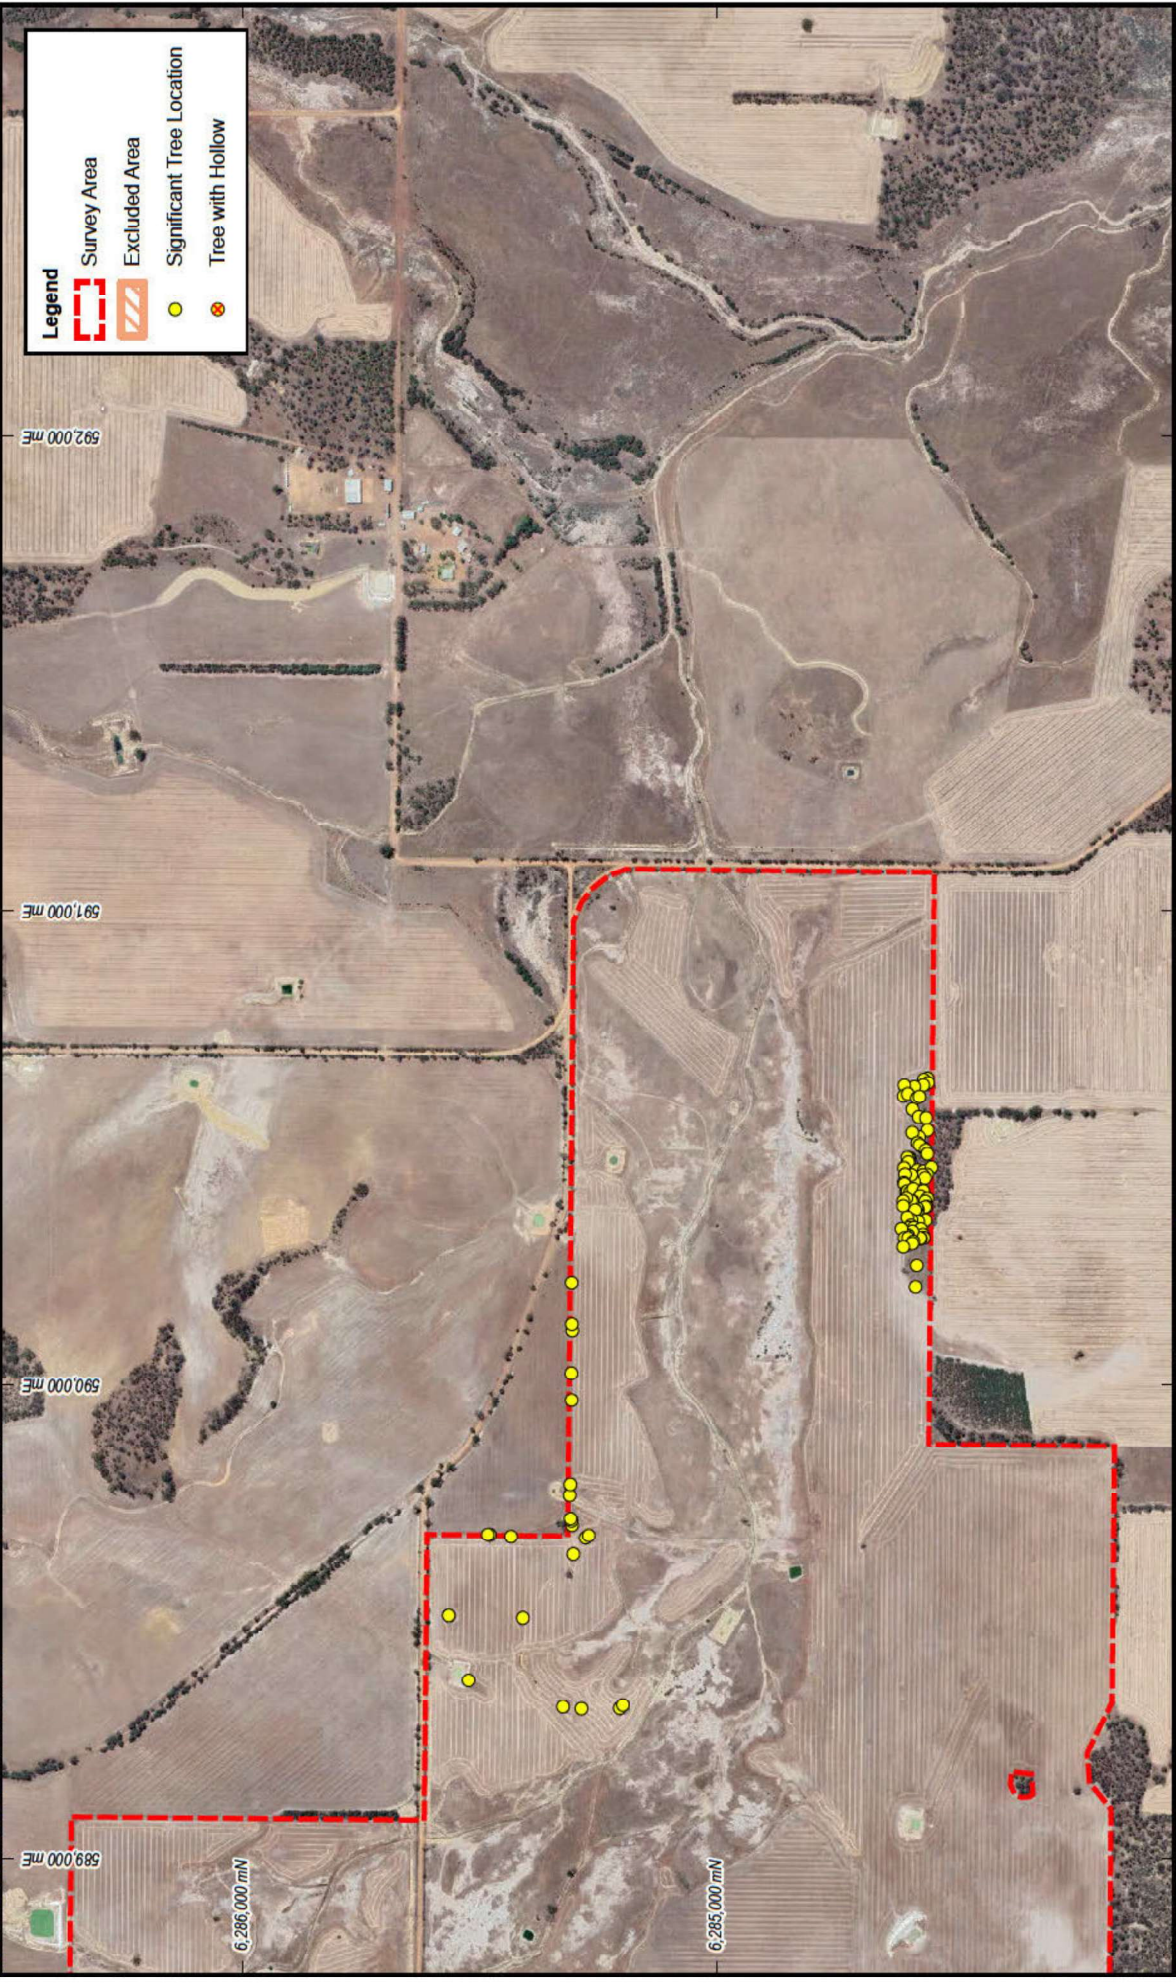

Ausgold Exploration Pty Ltd
BASIC AND TARGETED VERTEBRATE FAUNA SURVEY AND
RISK ASSESSMENT FOR THE KATANNING GOLD PROJECT

SIGNIFICANT TREES

Figure 14

Legend

-  Survey Area
-  Excluded Area
-  Significant Tree Location
-  Tree with Hollow

Ausgold Exploration Pty Ltd
 BASIC AND TARGETED VERTEBRATE FAUNA SURVEY AND
 RISK ASSESSMENT FOR THE KATANNING GOLD PROJECT

Figure 15

SIGNIFICANT TREES

Job#: 2024-0165

TERRESTRIAL ECOSYSTEMS

Drawn: G. Thompson
 Date: 3 Apr 2025

0 100 200 300 400 500m

SCALE 1 : 15,000 at A4
 GDA2020 MGA zn50

Legend

- Survey Area
- Excluded Area
- Significant Tree Location
- Tree with Hollow

0 100 200 300 400 500m

SCALE 1 : 15,000 at A4
GDA2020 MGA zn50