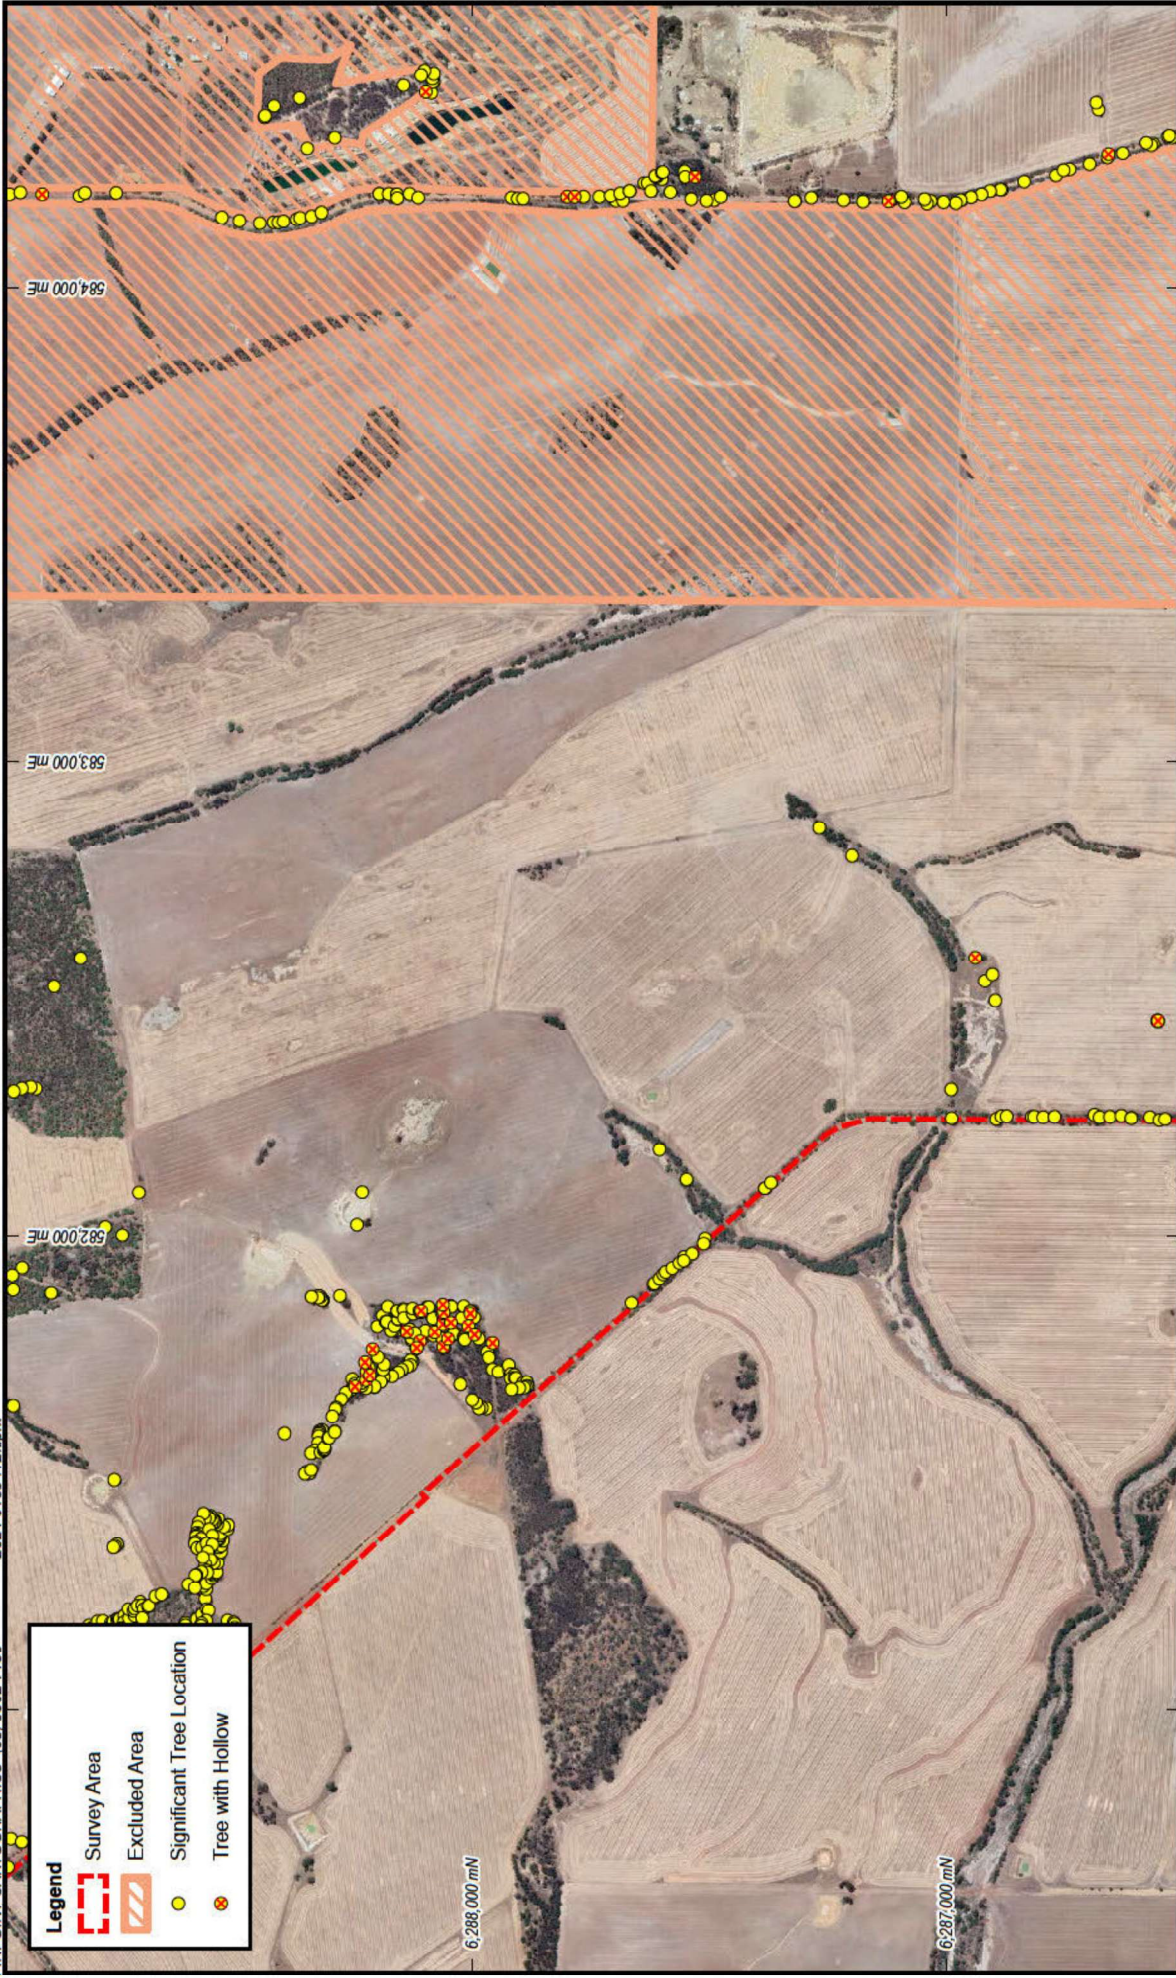

- Survey Area
- Excluded Area
- Significant Tree Location
- Tree with Hollow

0 100 200 300 400 500m

SCALE 1 : 15,000 at A4
GDA2020 MGA zn50

N

TERRESTRIAL ECOSYSTEMS

Drawn: G. Thompson
Date: 3 Apr 2025

Ausgold Exploration Pty Ltd
BASIC AND TARGETED VERTEBRATE FAUNA SURVEY AND
RISK ASSESSMENT FOR THE KATANNING GOLD PROJECT

SIGNIFICANT TREES

Figure 10

Legend

- Survey Area
- Excluded Area
- Significant Tree Location
- Tree with Hollow

0 100 200 300 400 500m

SCALE 1 : 15,000 at A4
GDA2020 MGA zn50

TERRESTRIAL ECOSYSTEMS

Drawn: G. Thompson
Date: 3 Apr 2025

Ausgold Exploration Pty Ltd
BASIC AND TARGETED VERTEBRATE FAUNA SURVEY AND
RISK ASSESSMENT FOR THE KATANNING GOLD PROJECT

SIGNIFICANT TREES

Figure 11

PINPOINT CARTOGRAPHICS (08) 9562 7136 2024-0165-f12.aprx

Legend

-  Survey Area
-  Excluded Area
-  Significant Tree Location
-  Tree with Hollow

0 100 200 300 400 500m

SCALE 1 : 15,000 at A4
GDA2020 MGA zn50

 N

 **TERRESTRIAL ECOSYSTEMS**

Drawn: G. Thompson Date: 3 Apr 2025