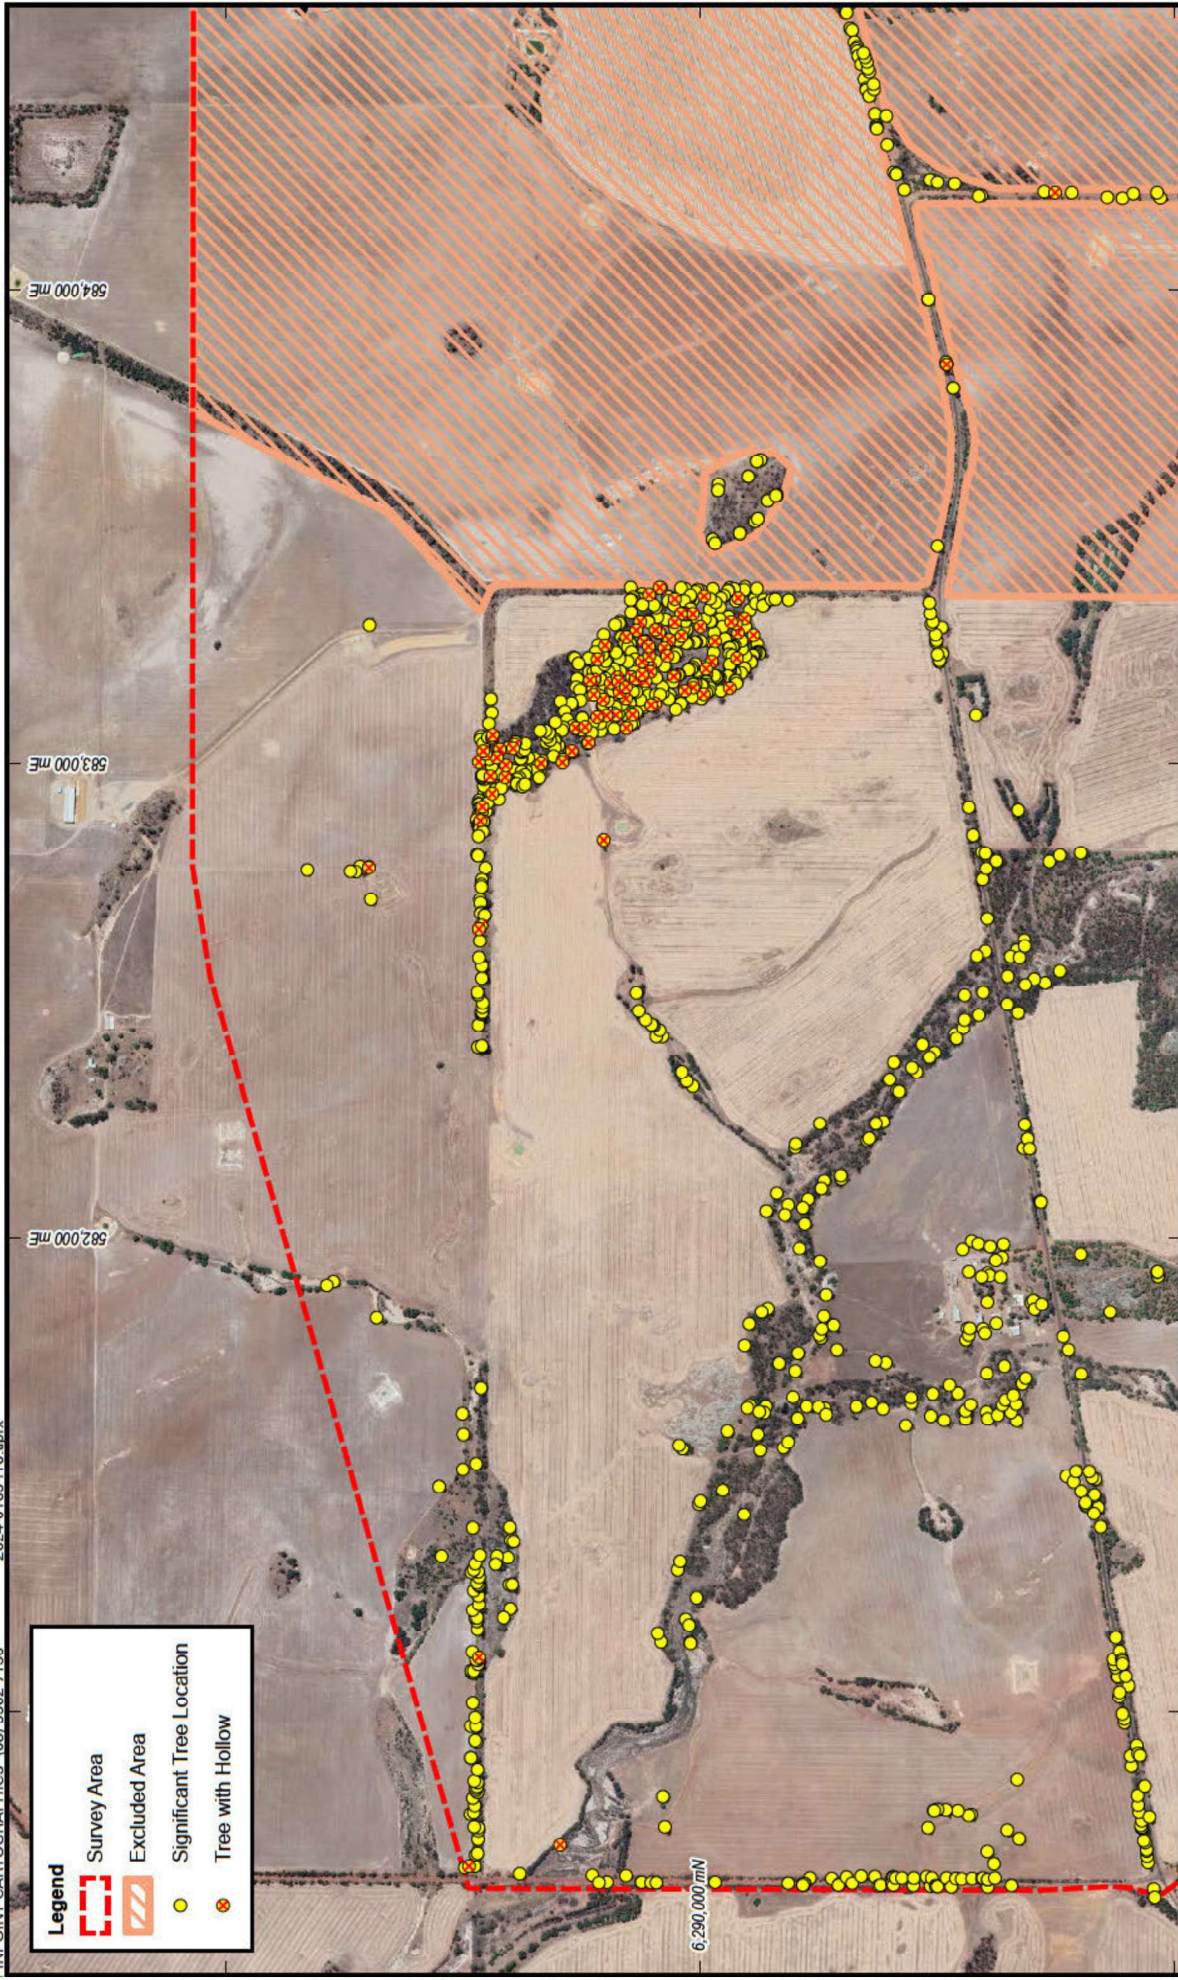

Figure 8

CAMERA TRAP LOCATIONS

Drawn: G. Thompson

Date: 3 Apr 2025

Job: 2024-0165

PINPOINT CARTOGRAPHICS (08) 9562 7138 2024-01-65-109.aprx

GDA2020 MGA z1150

**TERRESTRIAL
ECOSYSTEMS**

Ausgold Exploration Pty Ltd
BASIC AND TARGETED VERTEBRATE FAUNA SURVEY AND
RISK ASSESSMENT FOR THE KATANNING GOLD PROJECT

CAMERA TRAP LOCATIONS

Figure 9

Drawn: G. Thompson

Date: 3 Apr 2025

Job: 2024-0165

Legend

- Survey Area
- Excluded Area
- Significant Tree Location
- Tree with Hollow

0 100 200 300 400 500m

SCALE 1 : 15,000 at A4
GDA2020 MGA zn50

N

TERRESTRIAL ECOSYSTEMS

Drawn: G. Thompson
Date: 3 Apr 2025

Ausgold Exploration Pty Ltd
BASIC AND TARGETED VERTEBRATE FAUNA SURVEY AND
RISK ASSESSMENT FOR THE KATANNING GOLD PROJECT

SIGNIFICANT TREES

Figure 10

Legend

- Survey Area
- Excluded Area
- Significant Tree Location
- Tree with Hollow

0 100 200 300 400 500m

SCALE 1 : 15,000 at A4
GDA2020 MGA zn50

TERRESTRIAL ECOSYSTEMS

Drawn: G. Thompson
Date: 3 Apr 2025