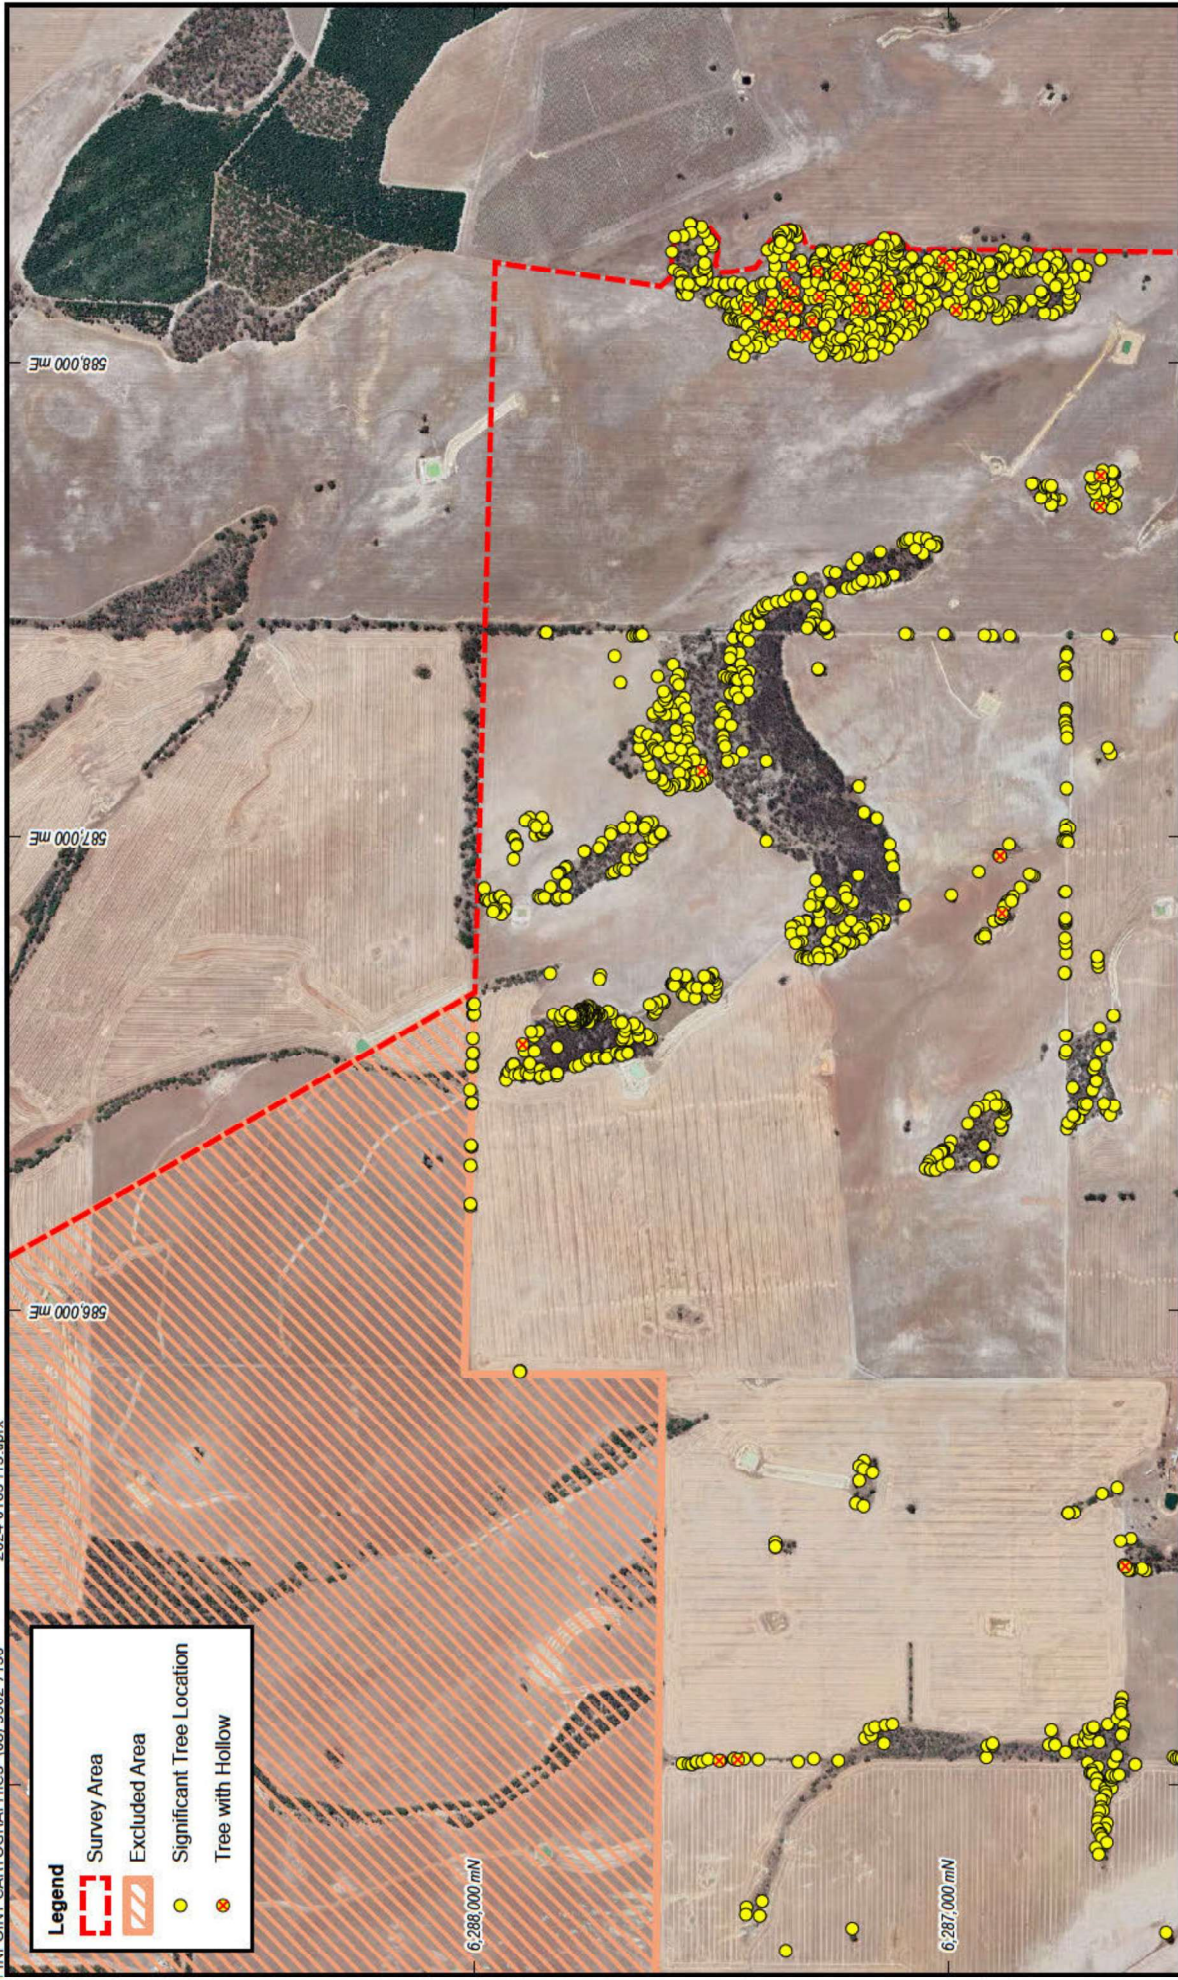

Ausgold Exploration Pty Ltd
BASIC AND TARGETED VERTEBRATE FAUNA SURVEY AND
RISK ASSESSMENT FOR THE KATANNING GOLD PROJECT

SIGNIFICANT TREES

Figure 11

PINPOINT CARTOGRAPHICS (08) 9562 7136 2024-0165-f12.aprx

Legend

-  Survey Area
-  Excluded Area
-  Significant Tree Location
-  Tree with Hollow

0 100 200 300 400 500m

SCALE 1 : 15,000 at A4
GDA2020 MGA zn50

 N

 **TERRESTRIAL ECOSYSTEMS**

Drawn: G. Thompson Date: 3 Apr 2025

Ausgold Exploration Pty Ltd
 BASIC AND TARGETED VERTEBRATE FAUNA SURVEY AND
 RISK ASSESSMENT FOR THE KATANNING GOLD PROJECT

SIGNIFICANT TREES

Figure 12

Job#: 2024-0165

Legend

-  Survey Area
-  Excluded Area
-  Significant Tree Location
-  Tree with Hollow

SIGNIFICANT TREES

Figure 13

Legend

-  Survey Area
-  Excluded Area
-  Significant Tree Location
-  Tree with Hollow

0 100 200 300 400 500m

SCALE 1 : 15,000 at A4
GDA2020 MGA zn50

TERRESTRIAL ECOSYSTEMS

Drawn: G. Thompson
Date: 3 Apr 2025