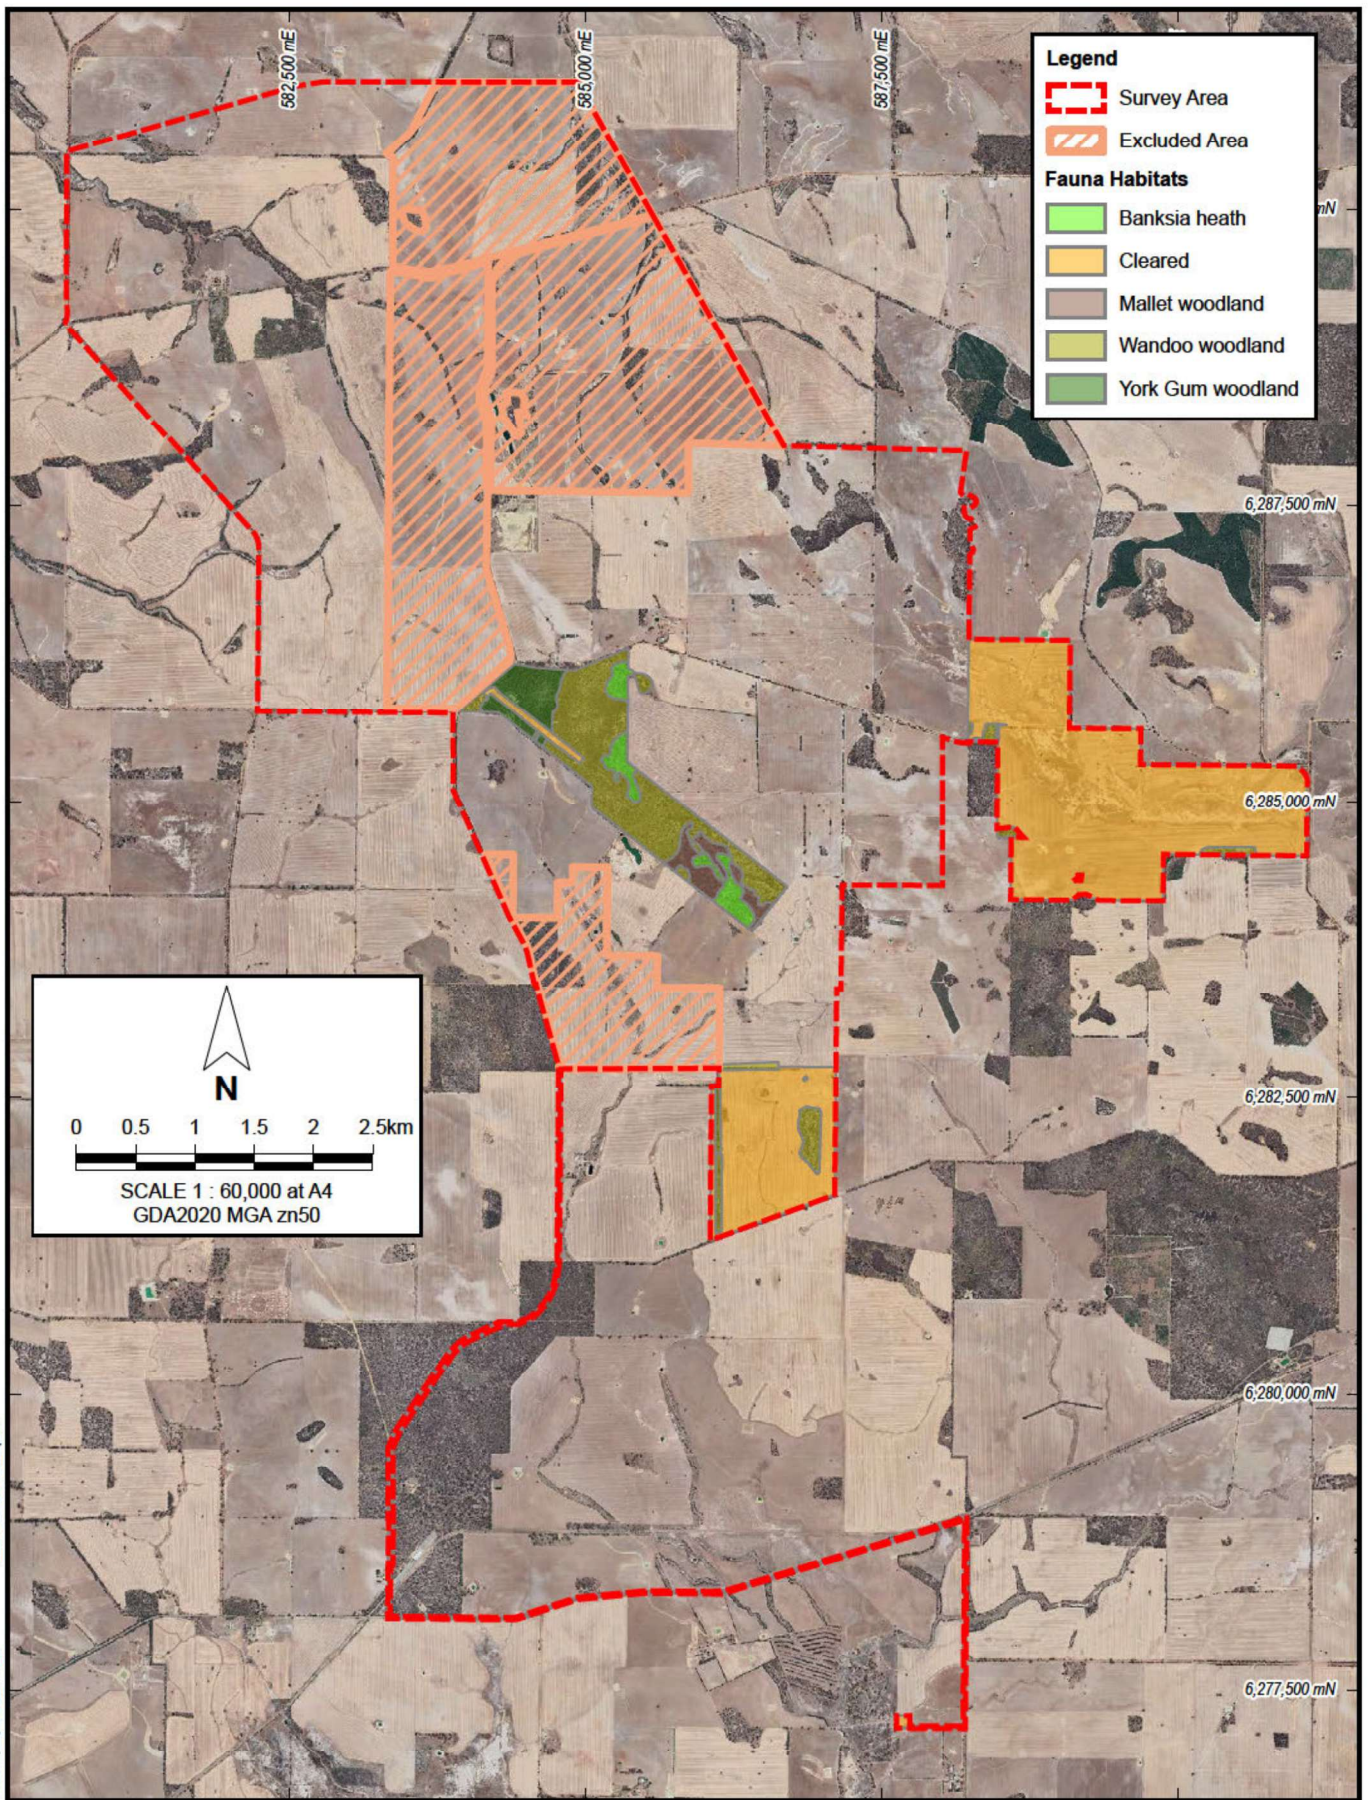

Figures

Basic and Targeted Vertebrate Fauna Survey and Risk Assessment
Katanning Gold Project

PINPOINT CARTOGRAPHICS (08) 9562 7136 2024-0165-f01.aprx

TERRESTRIAL ECOSYSTEMS

Drawn: G. Thompson Date: 3 Apr 2025

Ausgold Exploration Pty Ltd
 BASIC AND TARGETED VERTEBRATE FAUNA SURVEY AND
 RISK ASSESSMENT FOR THE KATANNING GOLD PROJECT

REGIONAL LOCATION

Figure 1

Job: 2024-0165

Legend

- Survey Area
- Excluded Area

Fauna Habitats

- Banksia heath
- Cleared
- Mallet woodland
- Wandoo woodland
- York Gum woodland

N

0 0.5 1 1.5 2 2.5km

SCALE 1 : 60,000 at A4
GDA2020 MGA zn50

PINPOINT CARTOGRAPHICS (08) 9562 7138 2024-0165-f02.aprx

Ausgold Exploration Pty Ltd
BASIC AND TARGETED VERTEBRATE FAUNA SURVEY AND
RISK ASSESSMENT FOR THE KATANNING GOLD PROJECT