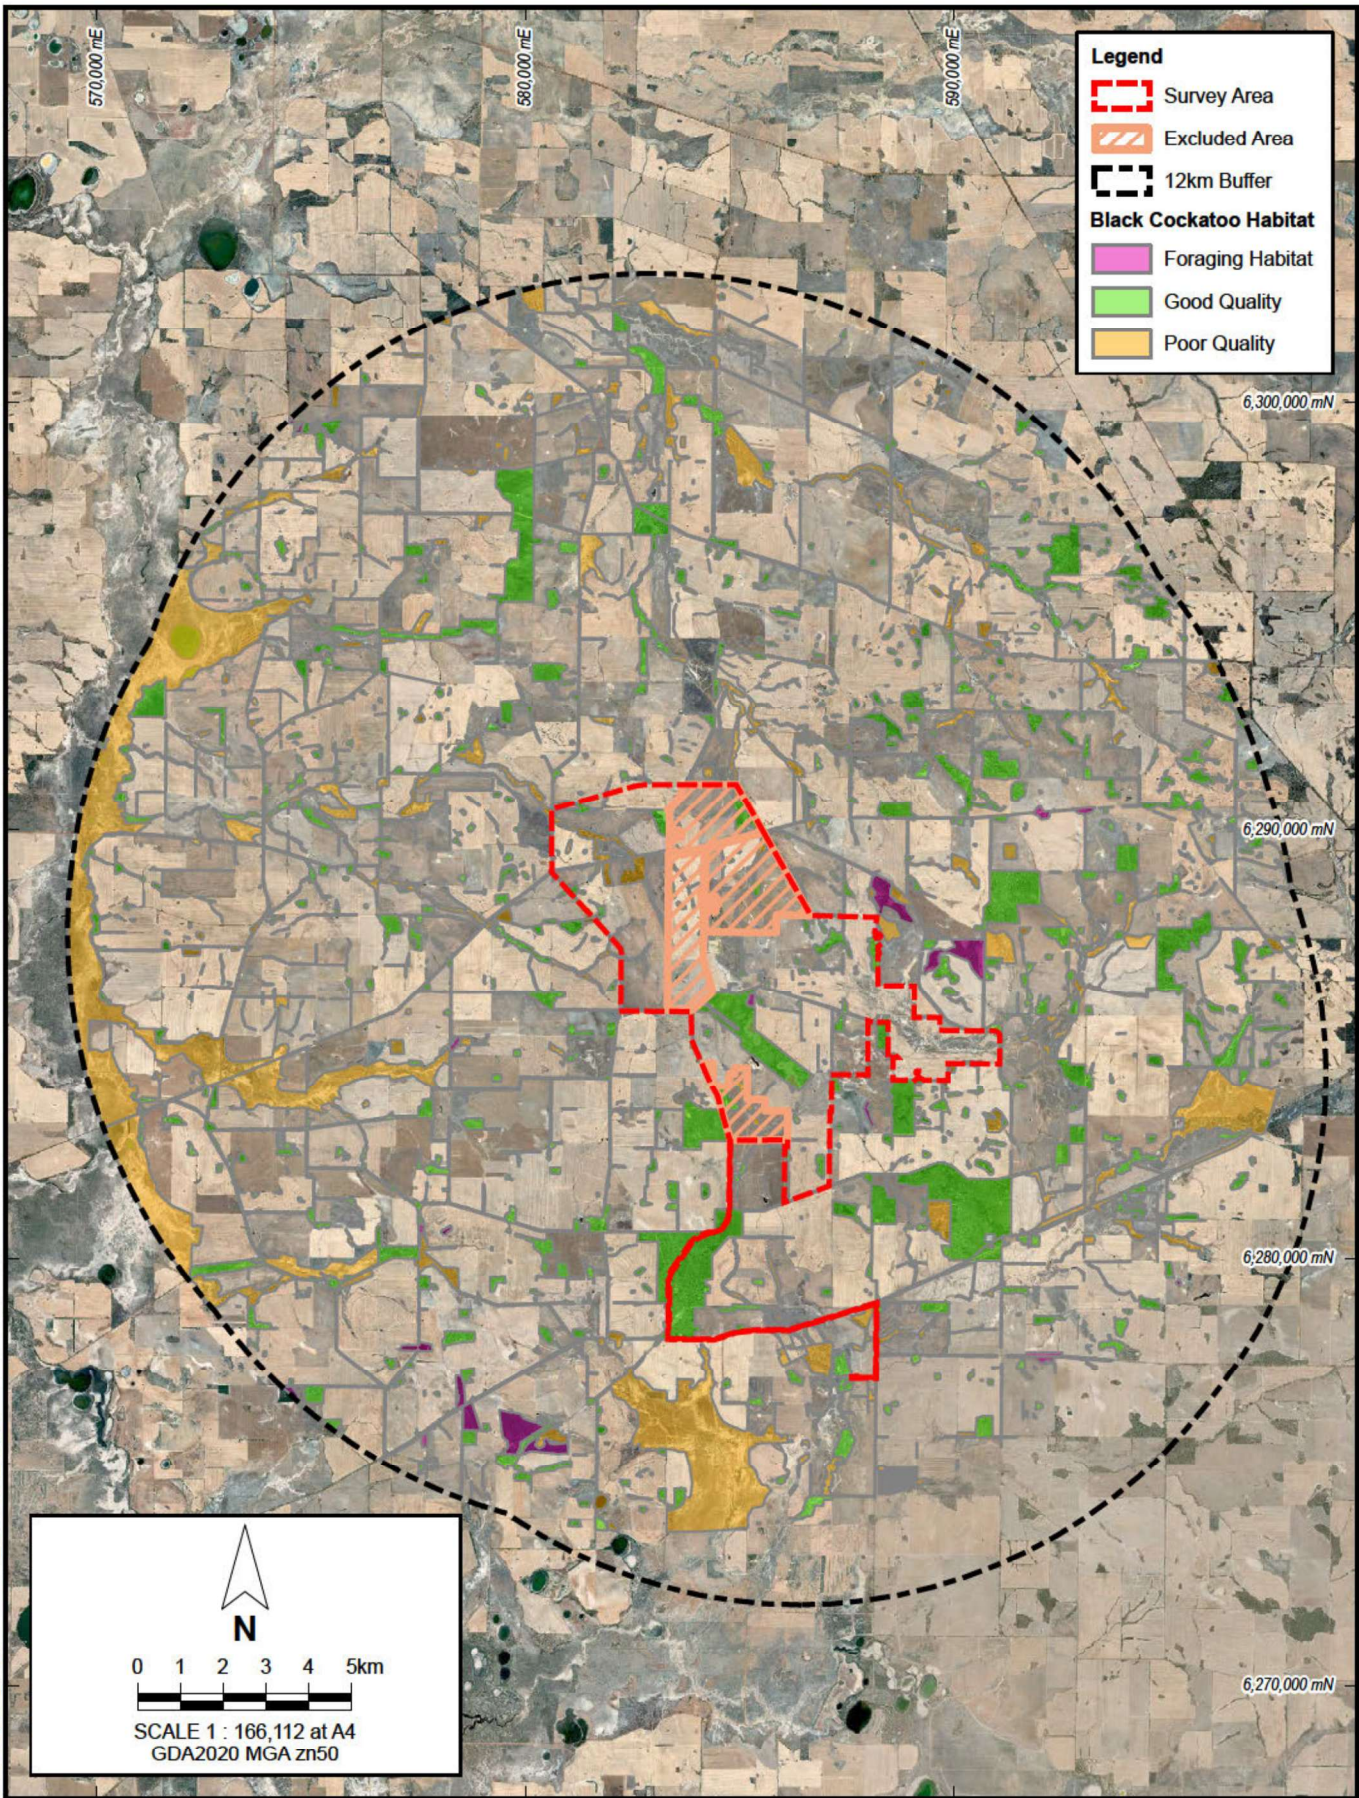

Figure 27

Figure 28

PINPOINT CARTOGRAPHICS (08) 9562 7138 2024-01-65-f28.aprx