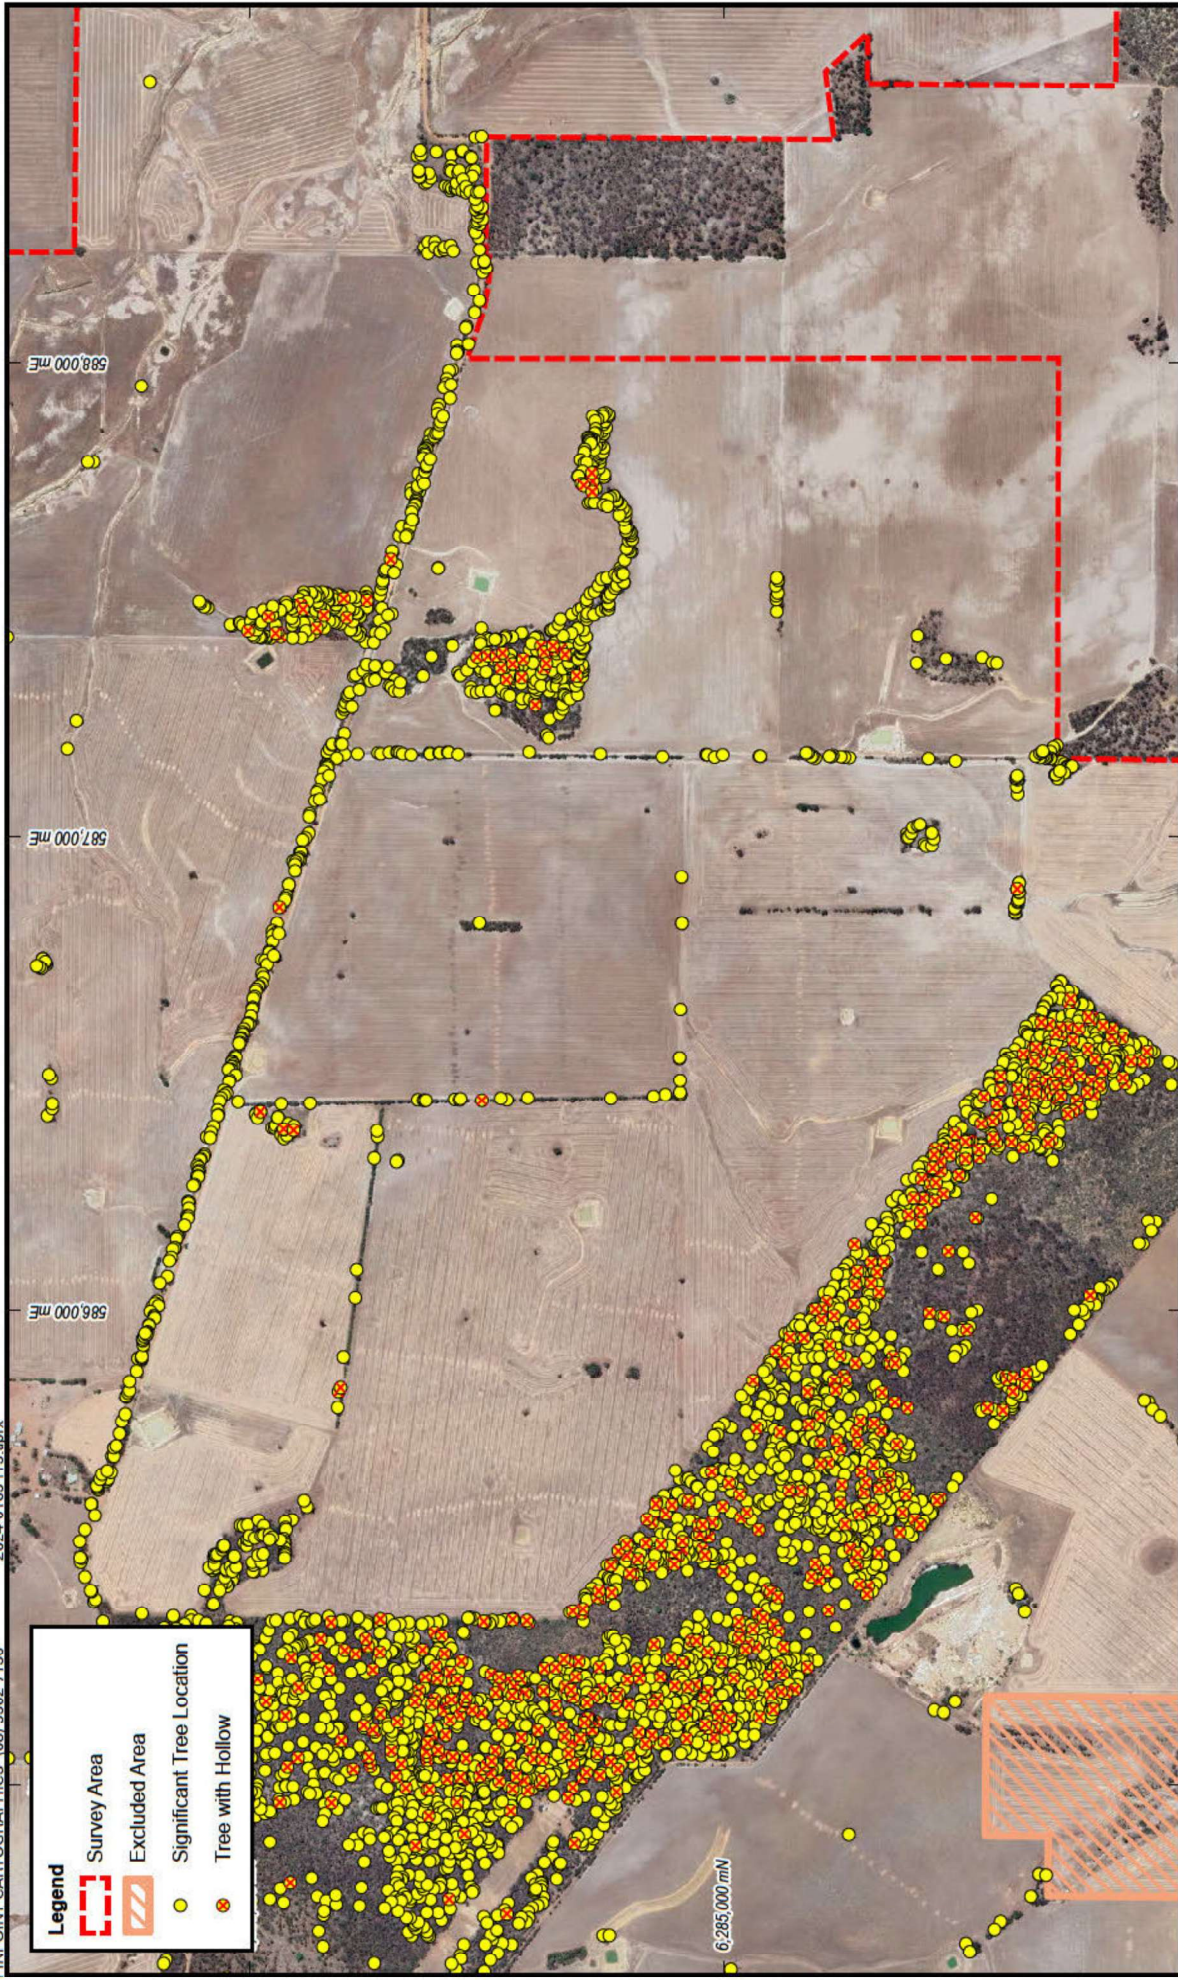

Ausgold Exploration Pty Ltd
 BASIC AND TARGETED VERTEBRATE FAUNA SURVEY AND
 RISK ASSESSMENT FOR THE KATANNING GOLD PROJECT

SIGNIFICANT TREES

Figure 12

Job#: 2024-0165

Legend

-  Survey Area
-  Excluded Area
-  Significant Tree Location
-  Tree with Hollow

SIGNIFICANT TREES

Figure 13

Legend

-  Survey Area
-  Excluded Area
-  Significant Tree Location
-  Tree with Hollow

0 100 200 300 400 500m

SCALE 1 : 15,000 at A4
GDA2020 MGA zn50

TERRESTRIAL ECOSYSTEMS

Drawn: G. Thompson
Date: 3 Apr 2025

Ausgold Exploration Pty Ltd
BASIC AND TARGETED VERTEBRATE FAUNA SURVEY AND
RISK ASSESSMENT FOR THE KATANNING GOLD PROJECT

SIGNIFICANT TREES

Figure 14

Legend

-  Survey Area
-  Excluded Area
-  Significant Tree Location
-  Tree with Hollow

0 100 200 300 400 500m

SCALE 1 : 15,000 at A4
 GDA2020 MGA zn50

Legend

- Survey Area
- Excluded Area
- Significant Tree Location
- Tree with Hollow

0 100 200 300 400 500m

SCALE 1 : 15,000 at A4
GDA2020 MGA zn50