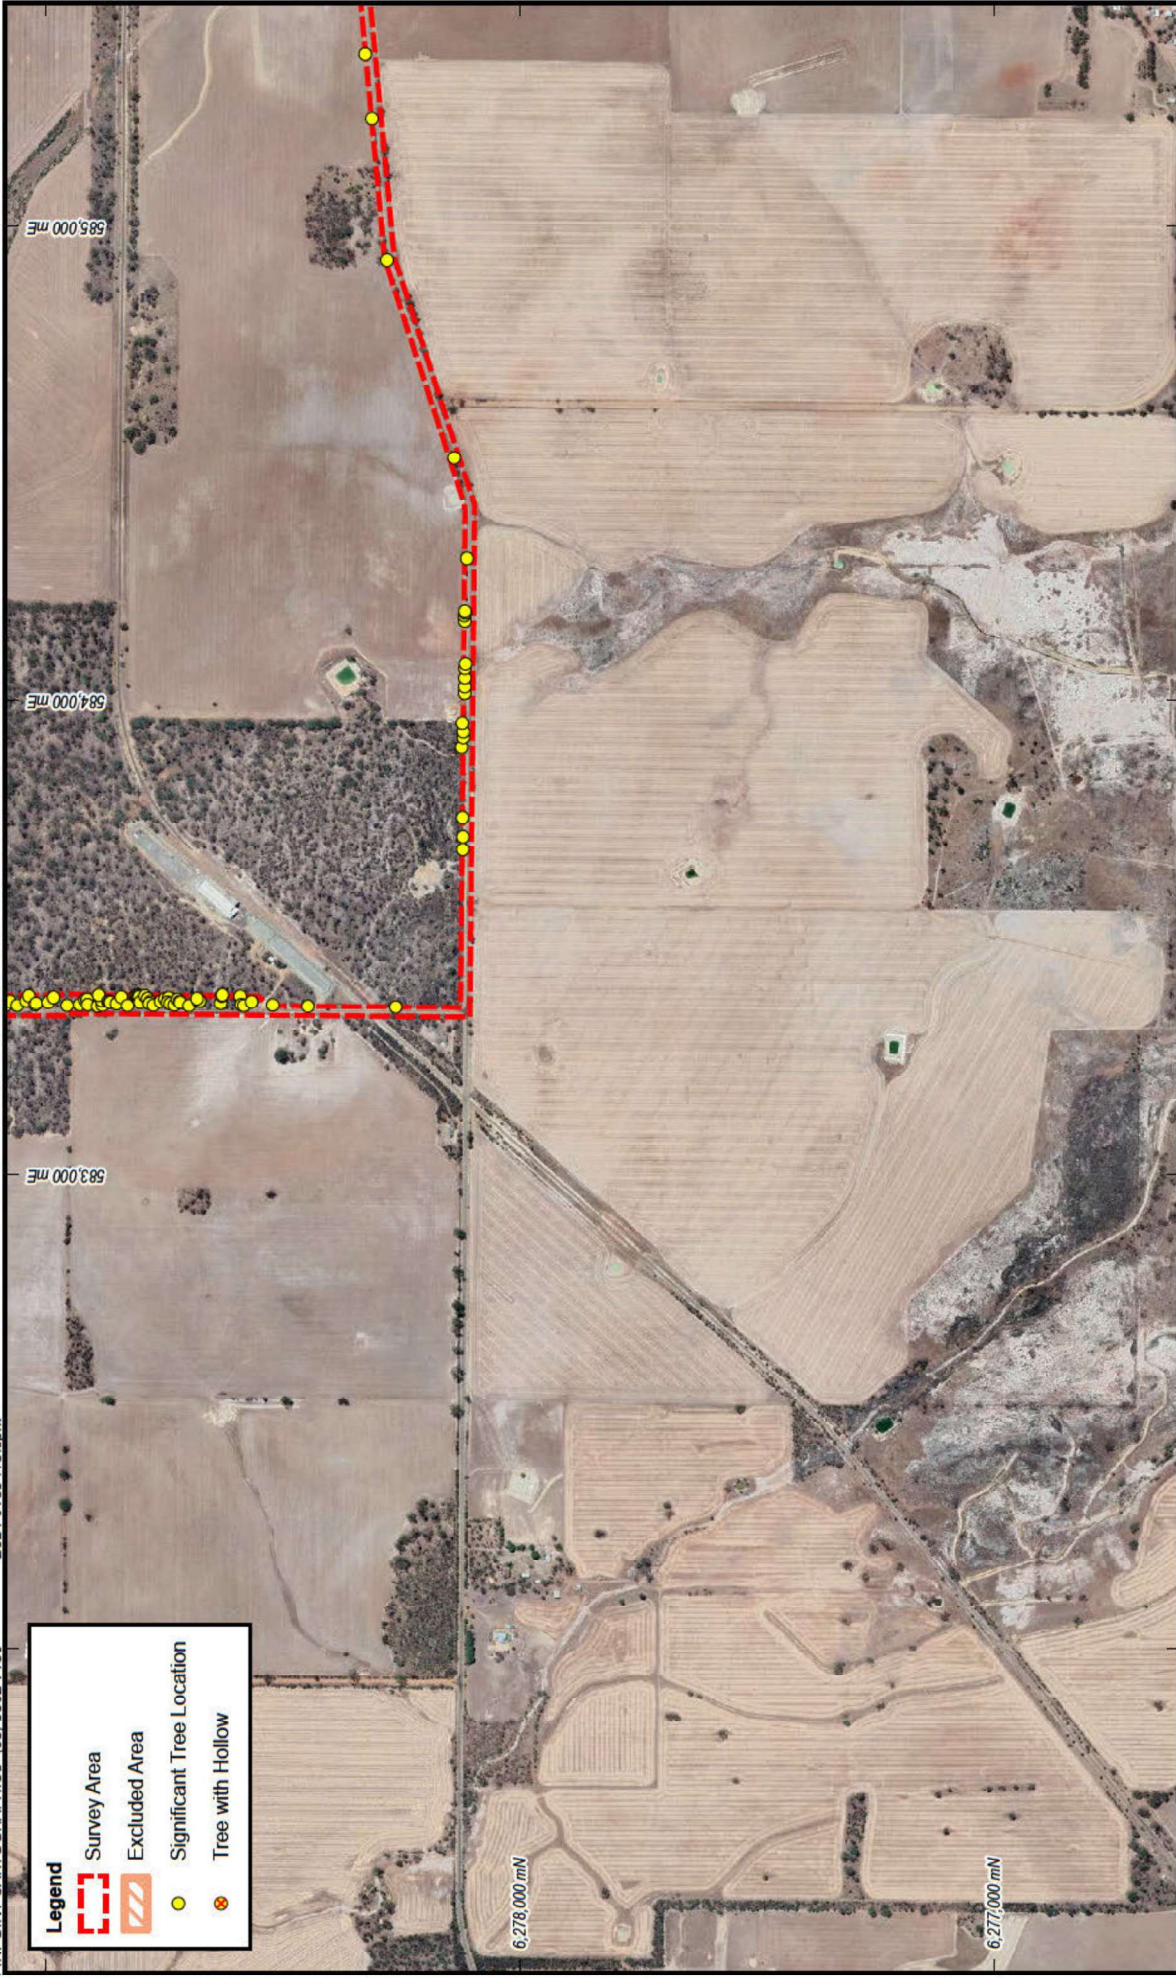

Job: 2024-0165

PINPOINT CARTOGRAPHICS (08)9562 7136 2024-0165-f18.aprx

Legend

- Survey Area
- Excluded Area
- Significant Tree Location
- Tree with Hollow

0 100 200 300 400 500m

SCALE 1 : 15,000 at A4
GDA2020 MGA zn50

TERRESTRIAL ECOSYSTEMS

Drawn: G. Thompson Date: 3 Apr 2025

Ausgold Exploration Pty Ltd
 BASIC AND TARGETED VERTEBRATE FAUNA SURVEY AND
 RISK ASSESSMENT FOR THE KATANNING GOLD PROJECT

SIGNIFICANT TREES

Figure 18

Job#: 2024-0165

Legend

-  Survey Area
-  Excluded Area
-  Significant Tree Location
-  Tree with Hollow

0 100 200 300 400 500m

SCALE 1 : 15,000 at A4
GDA2020 MGA zn50

TERRESTRIAL ECOSYSTEMS

Drawn: G. Thompson
Date: 3 Apr 2025